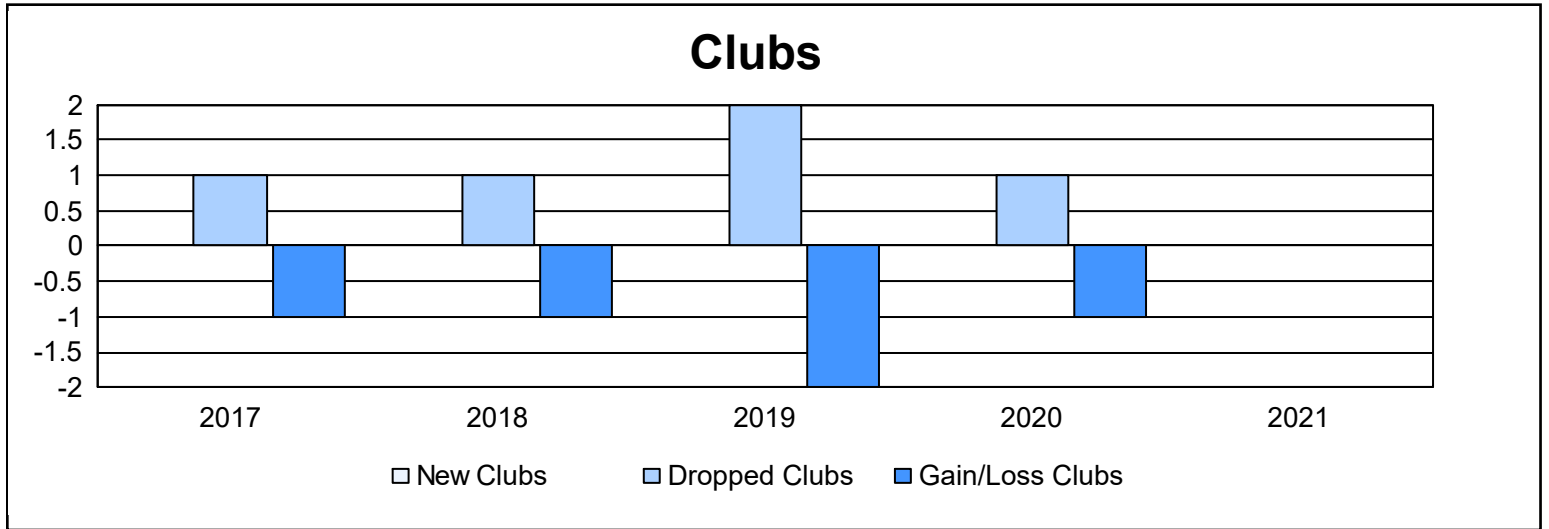

Year	New Clubs	Dropped Clubs	Gain/ Loss Clubs	New Members	Charter Members	Reinstate Members	Transfer Members	Total Member Added	Total Members Dropped	Gain/ Loss Members
2016-2017	0	1	-1	78	0	12	1	91	161	-70
2017-2018	0	1	-1	64	0	1	3	68	135	-67
2018-2019	0	2	-2	83	0	3	2	88	103	-15
2019-2020	0	1	-1	57	0	1	3	61	121	-60
2020-2021	0	0	0	64	0	11	6	81	125	-44
<b>Average</b>	<b>0</b>	<b>1</b>	<b>-1</b>	<b>69</b>	<b>0</b>	<b>6</b>	<b>3</b>	<b>78</b>	<b>129</b>	<b>-51</b>

### Membership Composition June 2021 Cumulative