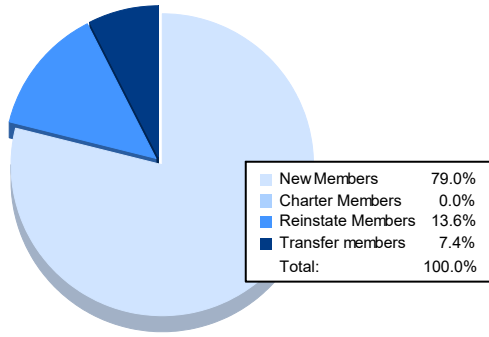

Year	New Clubs	Dropped Clubs	Gain/ Loss Clubs	New Members	Charter Members	Reinstate Members	Transfer Members	Total Member Added	Total Members Dropped	Gain/ Loss Members
2016-2017	0	1	-1	78	0	12	1	91	161	-70
2017-2018	0	1	-1	64	0	1	3	68	135	-67
2018-2019	0	2	-2	83	0	3	2	88	103	-15
2019-2020	0	1	-1	57	0	1	3	61	121	-60
2020-2021	0	0	0	64	0	11	6	81	125	-44
<b>Average</b>	<b>0</b>	<b>1</b>	<b>-1</b>	<b>69</b>	<b>0</b>	<b>6</b>	<b>3</b>	<b>78</b>	<b>129</b>	<b>-51</b>

### Membership Composition June 2021 Cumulative