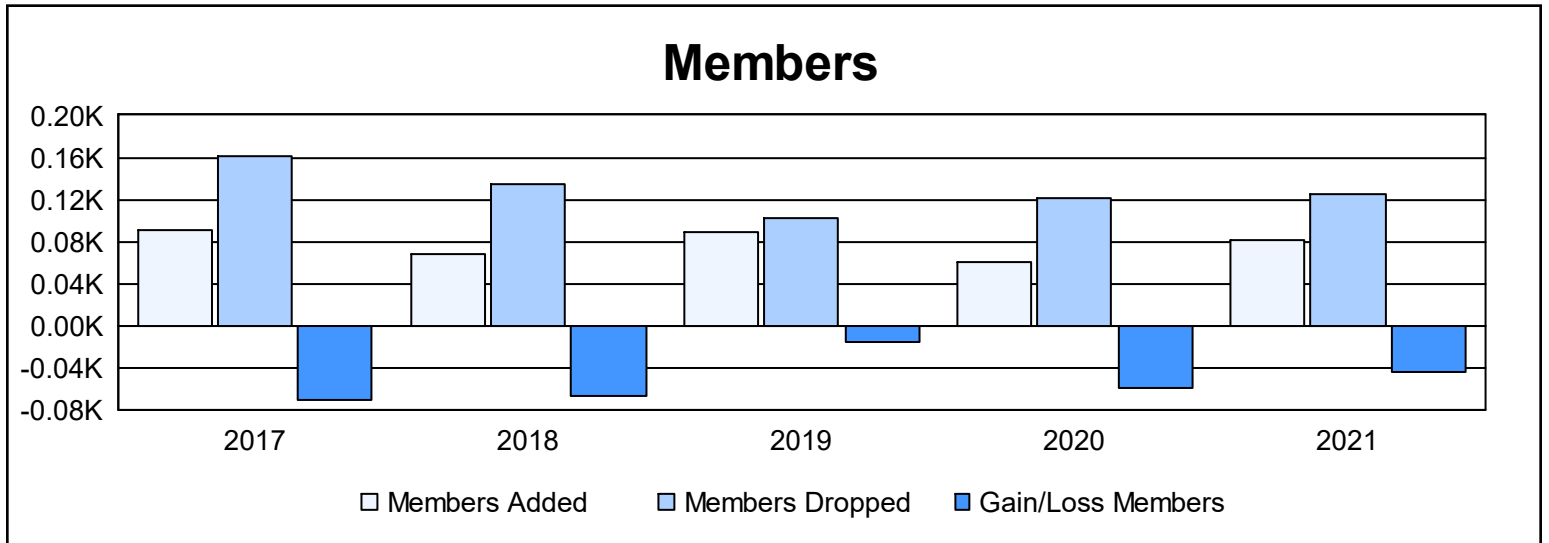

Year	New Clubs	Dropped Clubs	Gain/ Loss Clubs	New Members	Charter Members	Reinstate Members	Transfer Members	Total Member Added	Total Members Dropped	Gain/ Loss Members
2016-2017	0	1	-1	78	0	12	1	91	161	-70
2017-2018	0	1	-1	64	0	1	3	68	135	-67
2018-2019	0	2	-2	83	0	3	2	88	103	-15
2019-2020	0	1	-1	57	0	1	3	61	121	-60
2020-2021	0	0	0	64	0	11	6	81	125	-44
<b>Average</b>	<b>0</b>	<b>1</b>	<b>-1</b>	<b>69</b>	<b>0</b>	<b>6</b>	<b>3</b>	<b>78</b>	<b>129</b>	<b>-51</b>

### Membership Composition June 2021 Cumulative